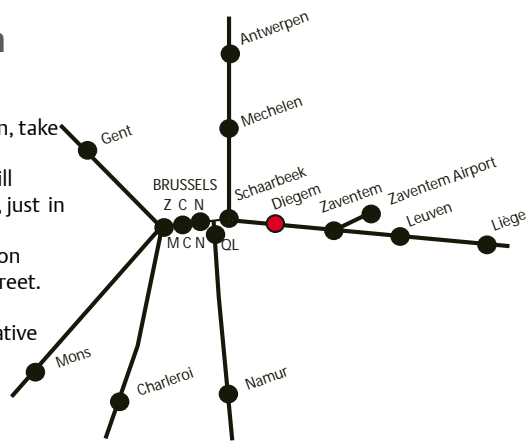

Welcome to Emerson Process Management Diegem Office (near Brussels)

Coming by train

Arriving at the Diegem station, take the stairs at the Eastern side (direction Airport) and you will come out in the De Kleetlaan, just in front of the NH hotel. Our office is the last building on your left 200 meter up the street.

The time table below is indicative and subject to change by the railroad company.

To Diegem

From	Departure time	Arrival Time	Final Destination
Brussels North Station	H + 08	H + 20	National Airport
	H + 44	H + 54	Leuven
National Airport	8 H 28	8 H 36	Brussels / Quevy
	9 H 31	9 h 41	Brussels / Quevy
	Afterwards H+ 31	H + 41	Brussels / Quevy
Leuven	8 H 20	8 H 40	Brussels South station
	9 H 38	10 H 05	Brussels / Geraardsbergen
	Afterwards: H + 38	H + 05	Brussels / Geraardsbergen

From Diegem

To	Departure time	Arrival Time	Final Destination
Brussels North station	8 H 40	8 H 53	Brussels South station
	9 H 41	9 H 52	Brussels / Quevy
	10 H 05	10 H 11	Brussels / Geraardsbergen
	Afterwards: H + 41	H + 52	Brussels / Quevy
	H + 05	H + 11	Brussels / Geraardsbergen
National Airport	H + 19	H + 28	National Airport
	exception 17H 24	17 H 32	
Leuven	H + 56	H + 22	Leuven
	until 15 H 56	16 H 22	Leuven
	Afterwards :		
	17 H 02	17 H 19	Welkenraedt
	18 H 01	18 H 22	Leuven